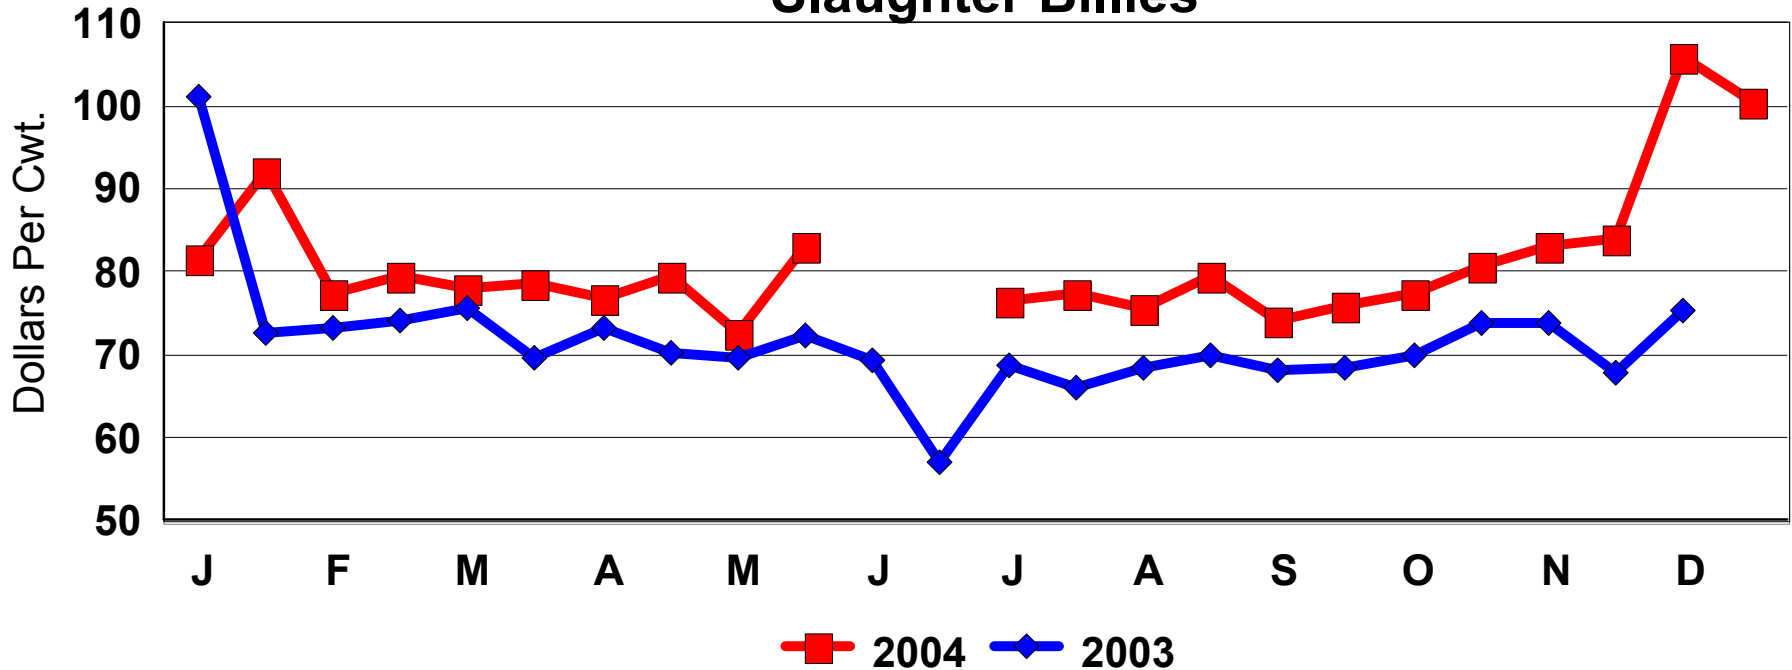

Bi-Weekly Average Prices TLP Graded Sale Slaughter Billies

Eid al Adha	2-12-03	2-1-04
Easter	4-20-03	4-11-04
Ros Hashana	9-27-03	9-16-04
Ramandan	10-27-03	10-15-04