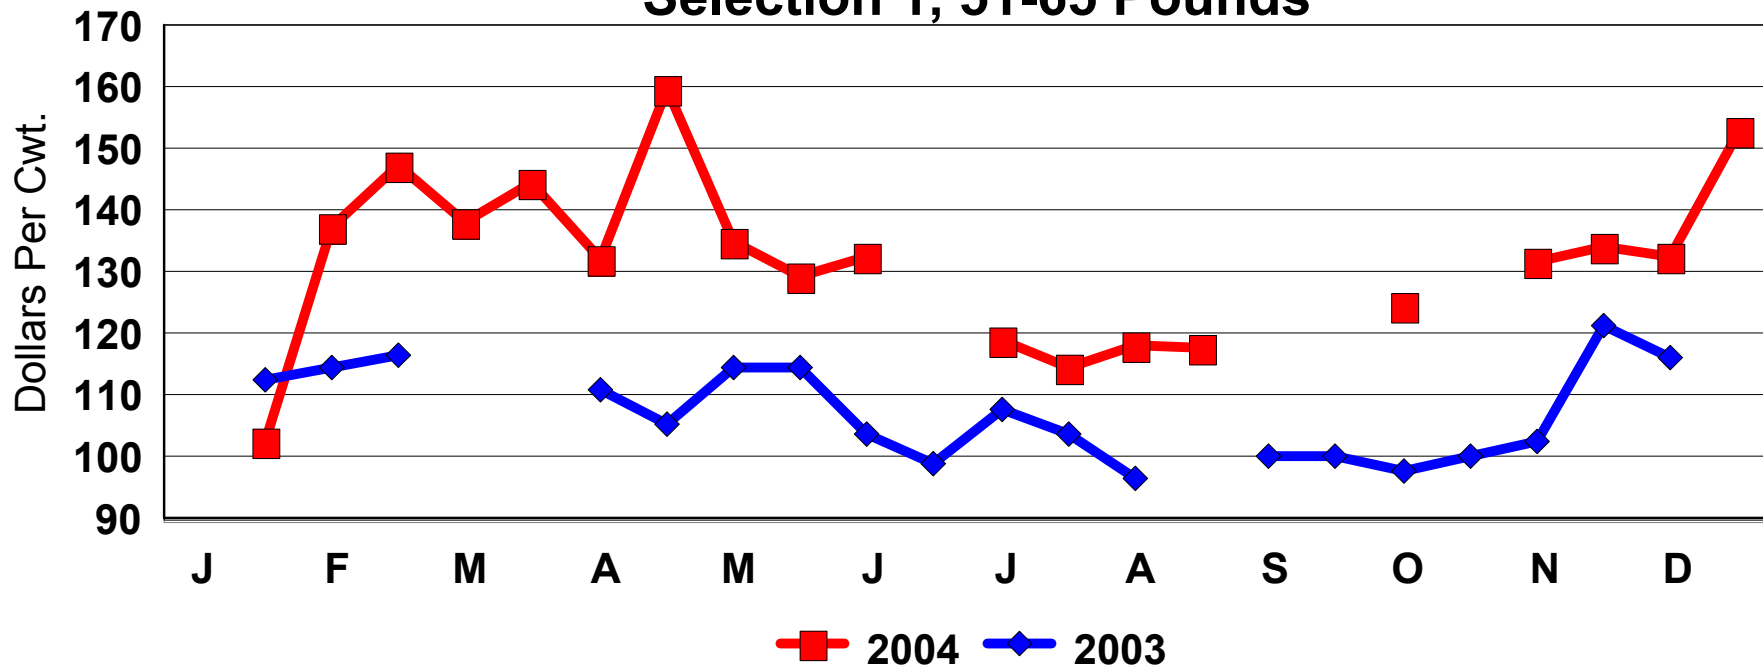

Goat Price Charts

Tennessee Livestock Producers
Graded Sale
2003-2004

Bi-Weekly Average Prices TLP Graded Sale Selection 1, 51-65 Pounds

Eid al Adha	2-12-03	2-1-04
Easter	4-20-03	4-11-04
Ros Hashana	9-27-03	9-16-04
Ramandan	10-27-03	10-15-04

Bi-Weekly Average Prices TLP Graded Sale Selection 2, 51-65 Pounds

Eid al Adha	2-12-03	2-1-04
Easter	4-20-03	4-11-04
Ros Hashana	9-27-03	9-16-04
Ramandan	10-27-03	10-15-04

Bi-Weekly Average Prices TLP Graded Sale Selection 3, 51-65 Pounds