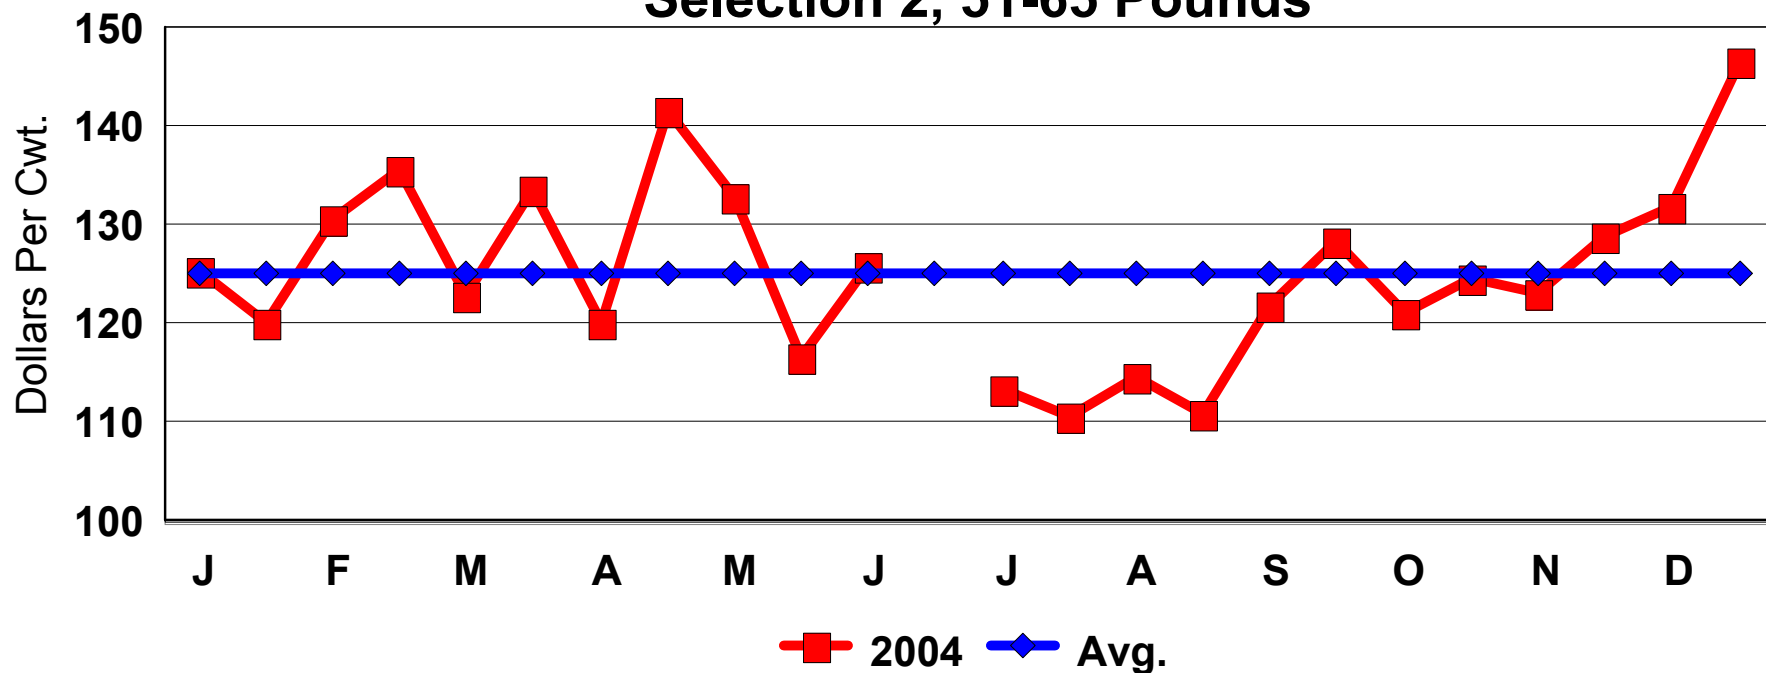

Bi-Weekly Average Prices

2004 TLP Graded Sale

Selection 2, 51-65 Pounds

Eid al Adha	2-12-03	2-1-04
Easter	4-20-03	4-11-04
Ros Hashana	9-27-03	9-16-04
Ramandan	10-27-03	10-15-04