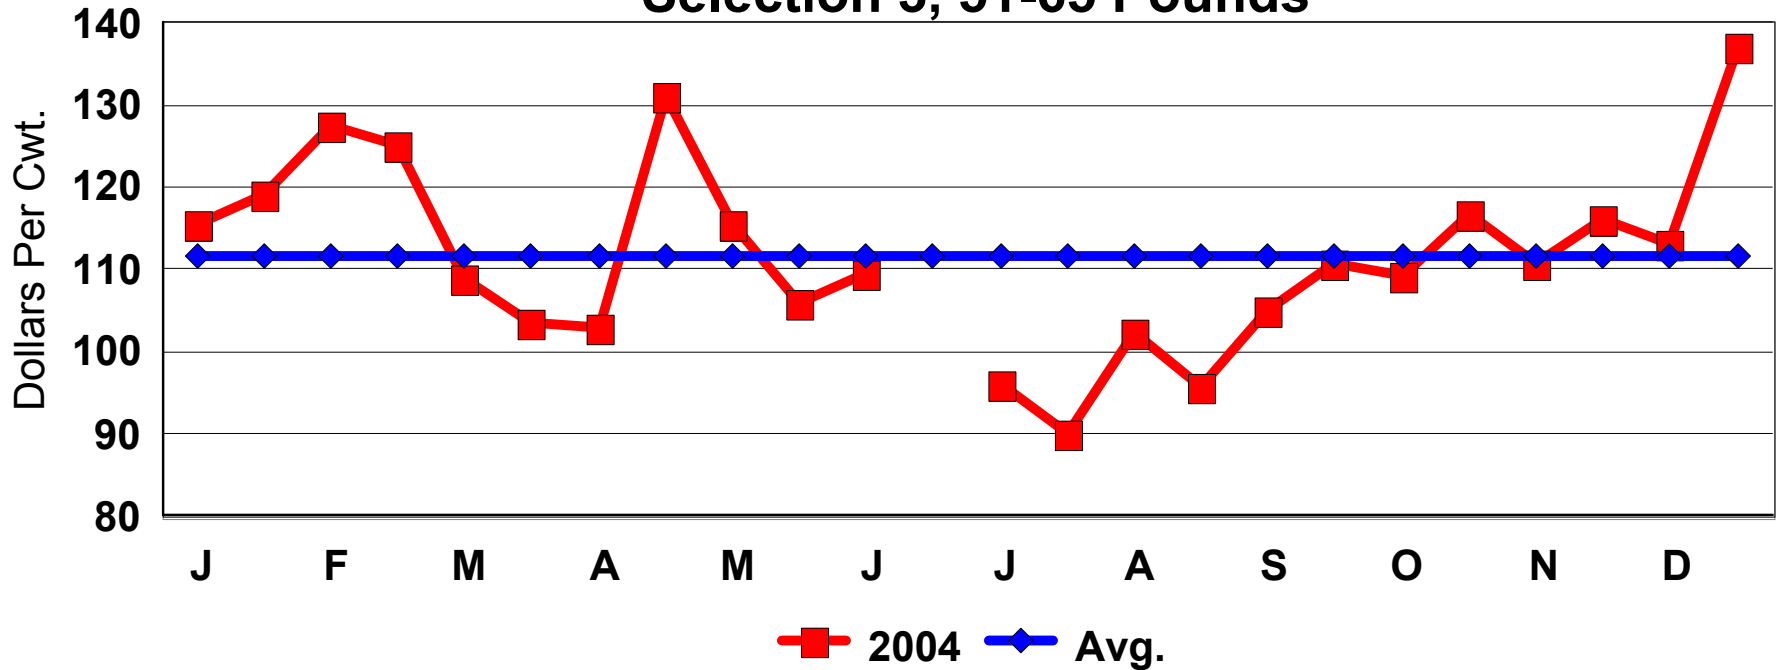

Selection 2, 51-65 Pounds

Eid al Adha	2-12-03	2-1-04
Easter	4-20-03	4-11-04
Ros Hashana	9-27-03	9-16-04
Ramandan	10-27-03	10-15-04

Bi-Weekly Average Prices

2004 TLP Graded Sale

Selection 3, 51-65 Pounds

Eid al Adha	2-12-03	2-1-04
Easter	4-20-03	4-11-04
Ros Hashana	9-27-03	9-16-04
Ramandan	10-27-03	10-15-04