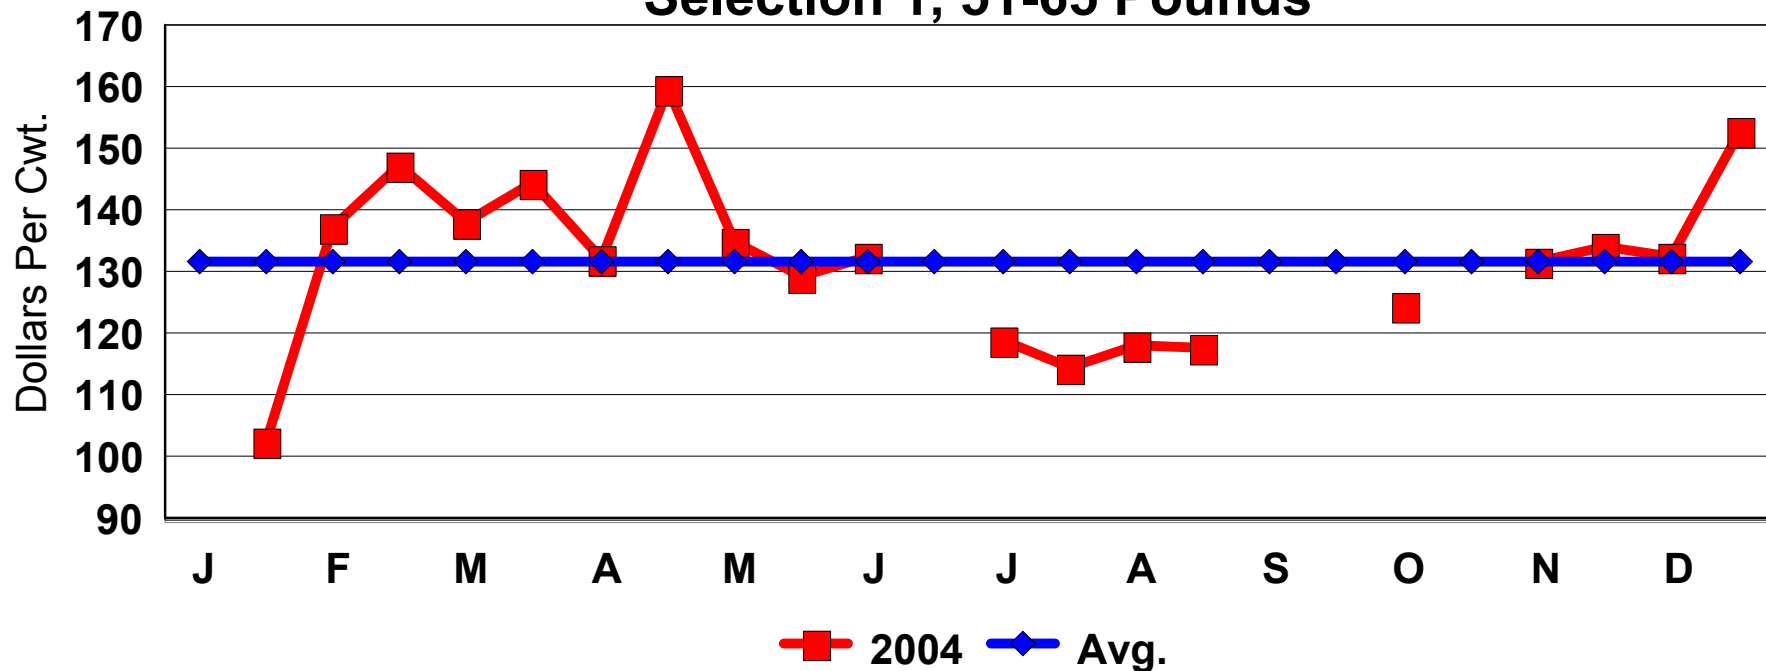

Bi-Weekly Average Prices 2004 TLP Graded Sale Selection 1, 51-65 Pounds

Eid al Adha	2-12-03	2-1-04
Easter	4-20-03	4-11-04
Ros Hashana	9-27-03	9-16-04
Ramandan	10-27-03	10-15-04