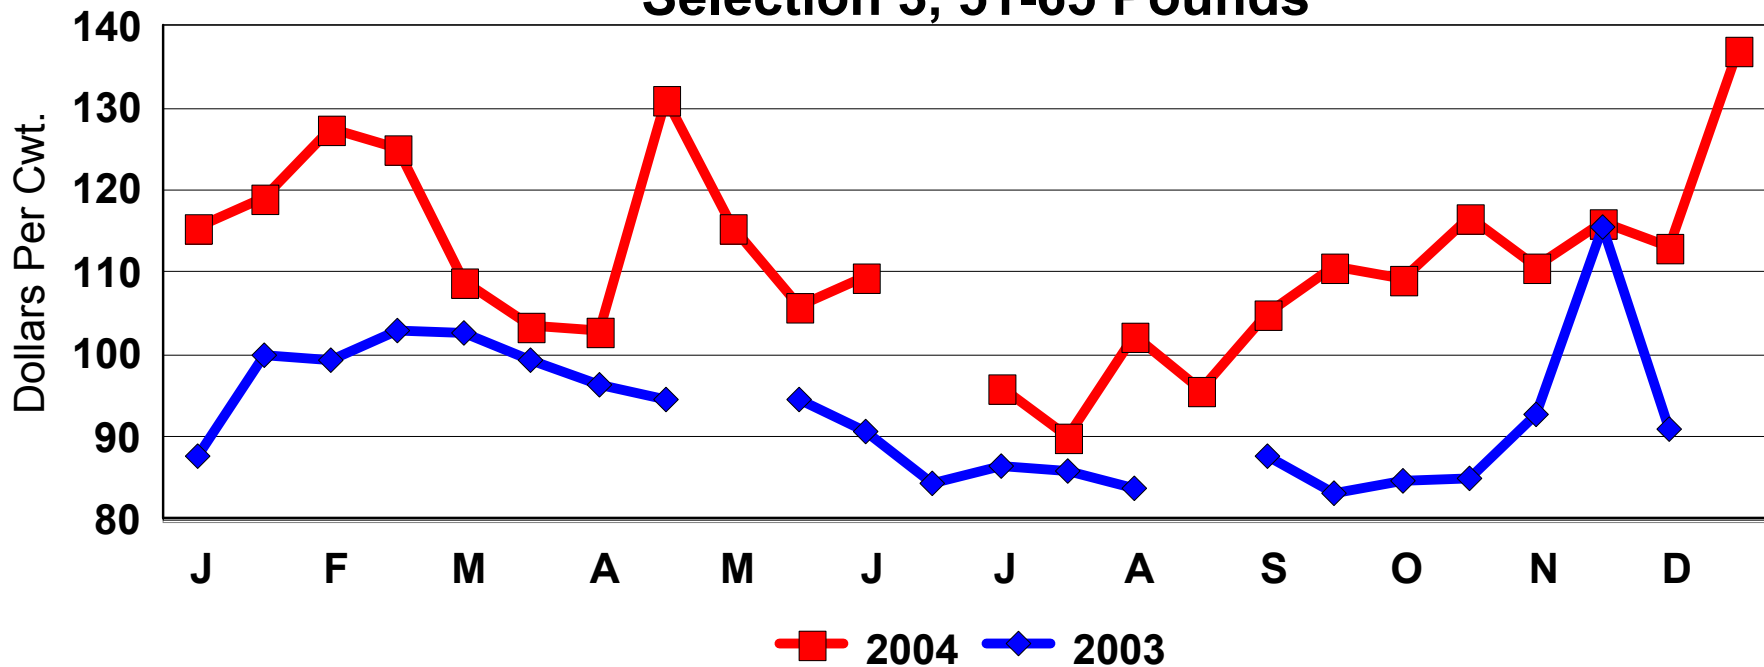

Goat Price Charts

Tennessee Livestock Producers
Graded Sale
2003-2004

Bi-Weekly Average Prices TLP Graded Sale Selection 1, 51-65 Pounds

Eid al Adha	2-12-03	2-1-04
Easter	4-20-03	4-11-04
Ros Hashana	9-27-03	9-16-04
Ramandan	10-27-03	10-15-04

Bi-Weekly Average Prices TLP Graded Sale Selection 2, 51-65 Pounds

Eid al Adha	2-12-03	2-1-04
Easter	4-20-03	4-11-04
Ros Hashana	9-27-03	9-16-04
Ramandan	10-27-03	10-15-04

Bi-Weekly Average Prices TLP Graded Sale Selection 3, 51-65 Pounds