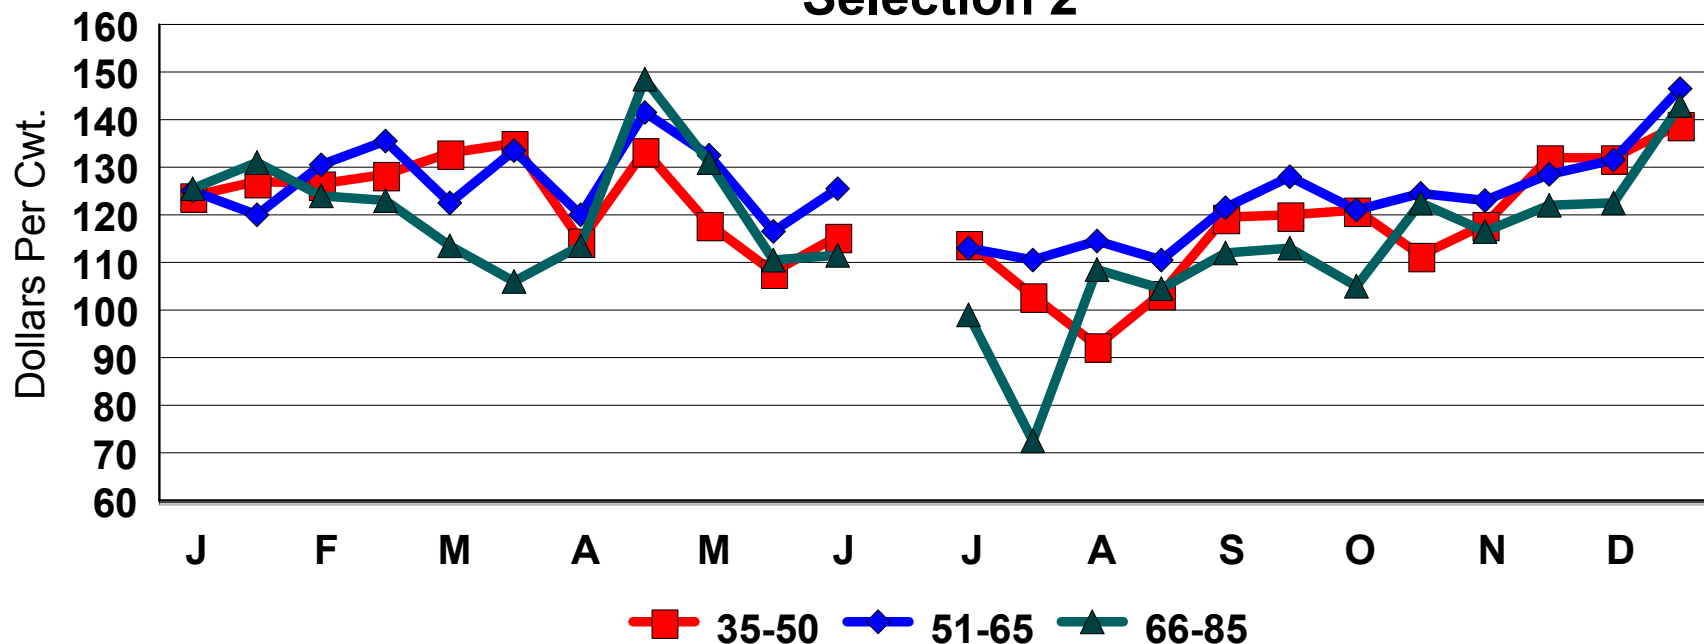

Bi-Weekly Average Prices 2004 TLP Graded Sale Selection 2

Eid al Adha	2-12-03	2-1-04
Easter	4-20-03	4-11-04
Ros Hashana	9-27-03	9-16-04
Ramandan	10-27-03	10-15-04