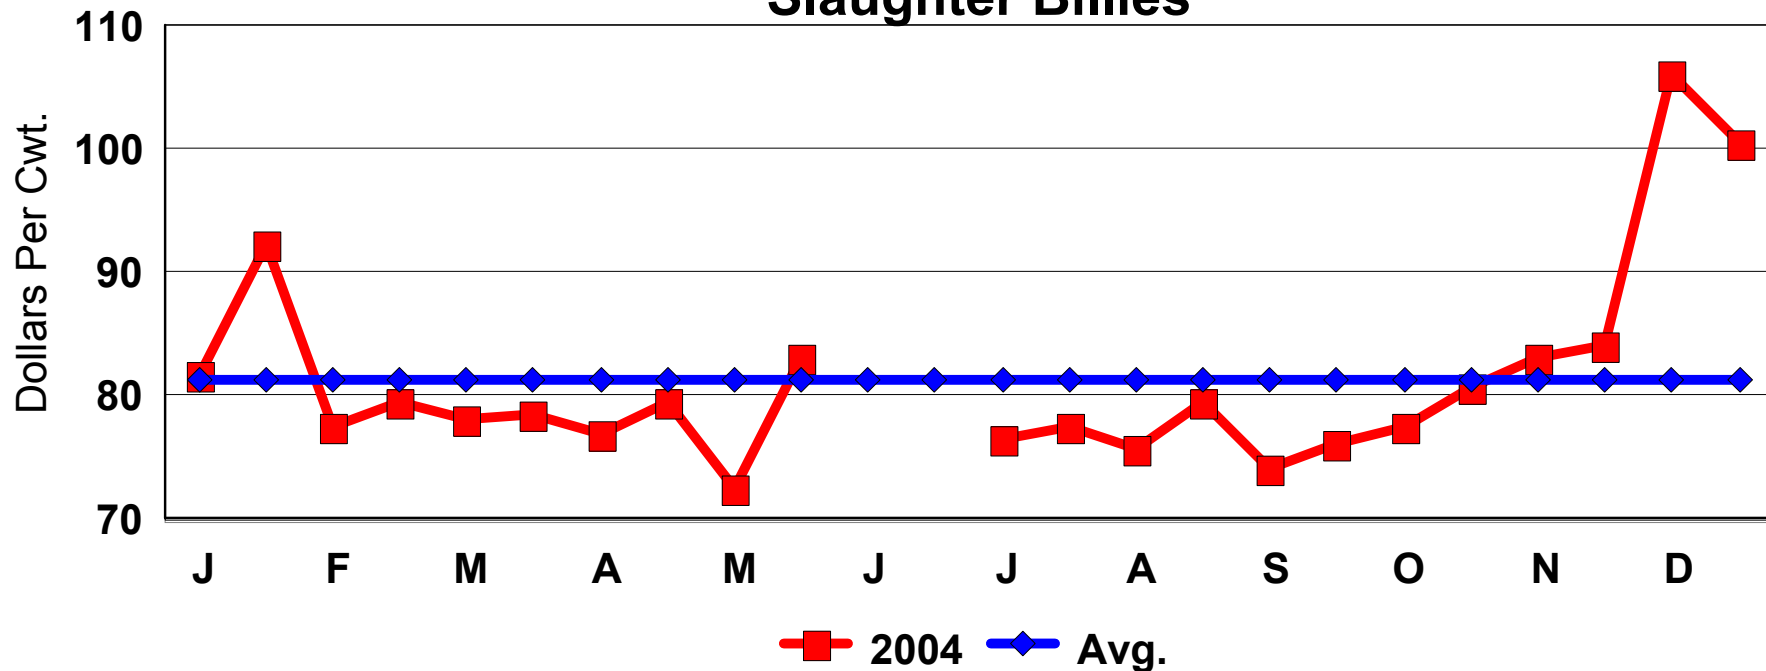

Bi-Weekly Average Prices 2004 TLP Graded Sale Slaughter Billies

Eid al Adha	2-12-03	2-1-04
Easter	4-20-03	4-11-04
Ros Hashana	9-27-03	9-16-04
Ramandan	10-27-03	10-15-04