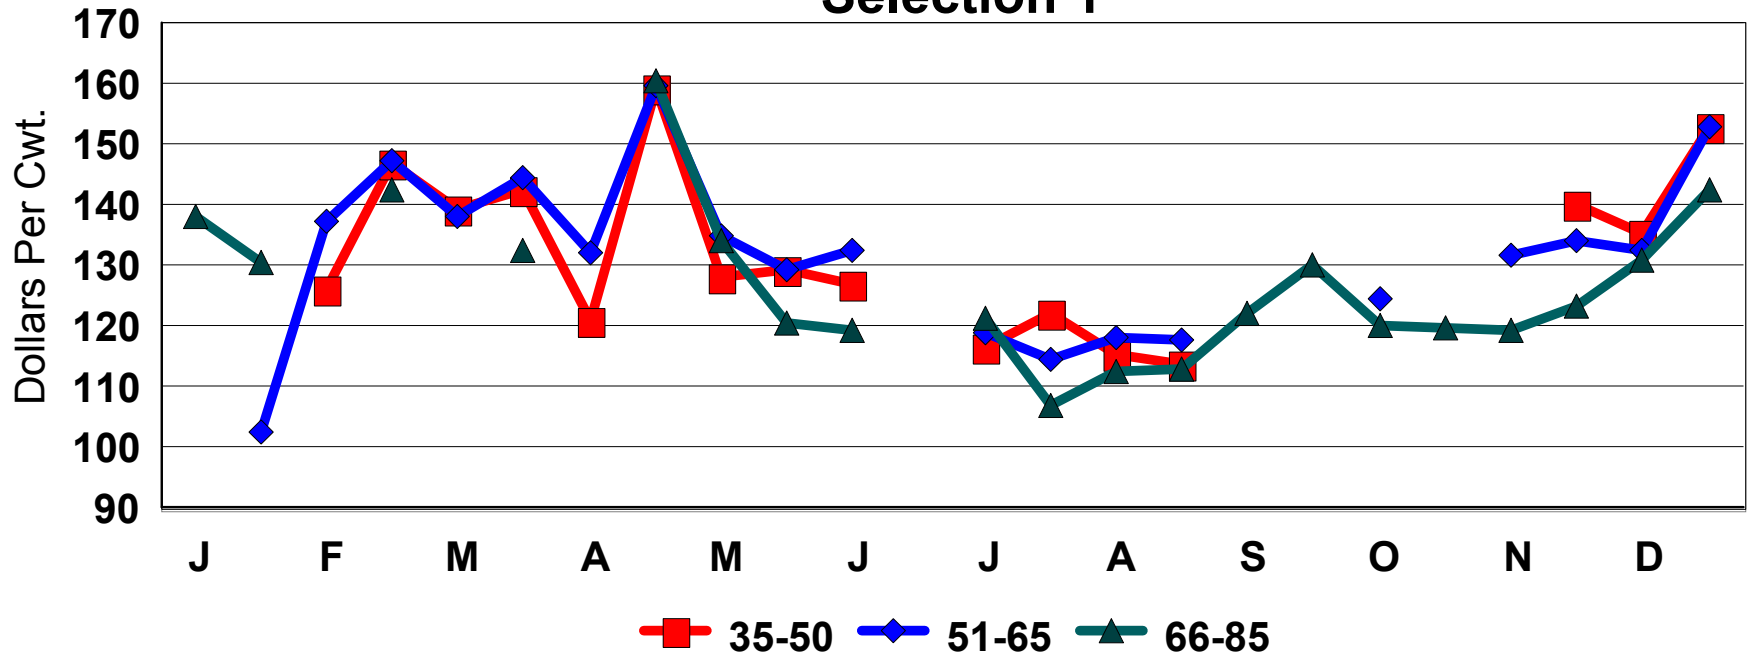

Bi-Weekly Average Prices 2004 TLP Graded Sale Selection 1

Eid al Adha	2-12-03	2-1-04
Easter	4-20-03	4-11-04
Ros Hashana	9-27-03	9-16-04
Ramandan	10-27-03	10-15-04