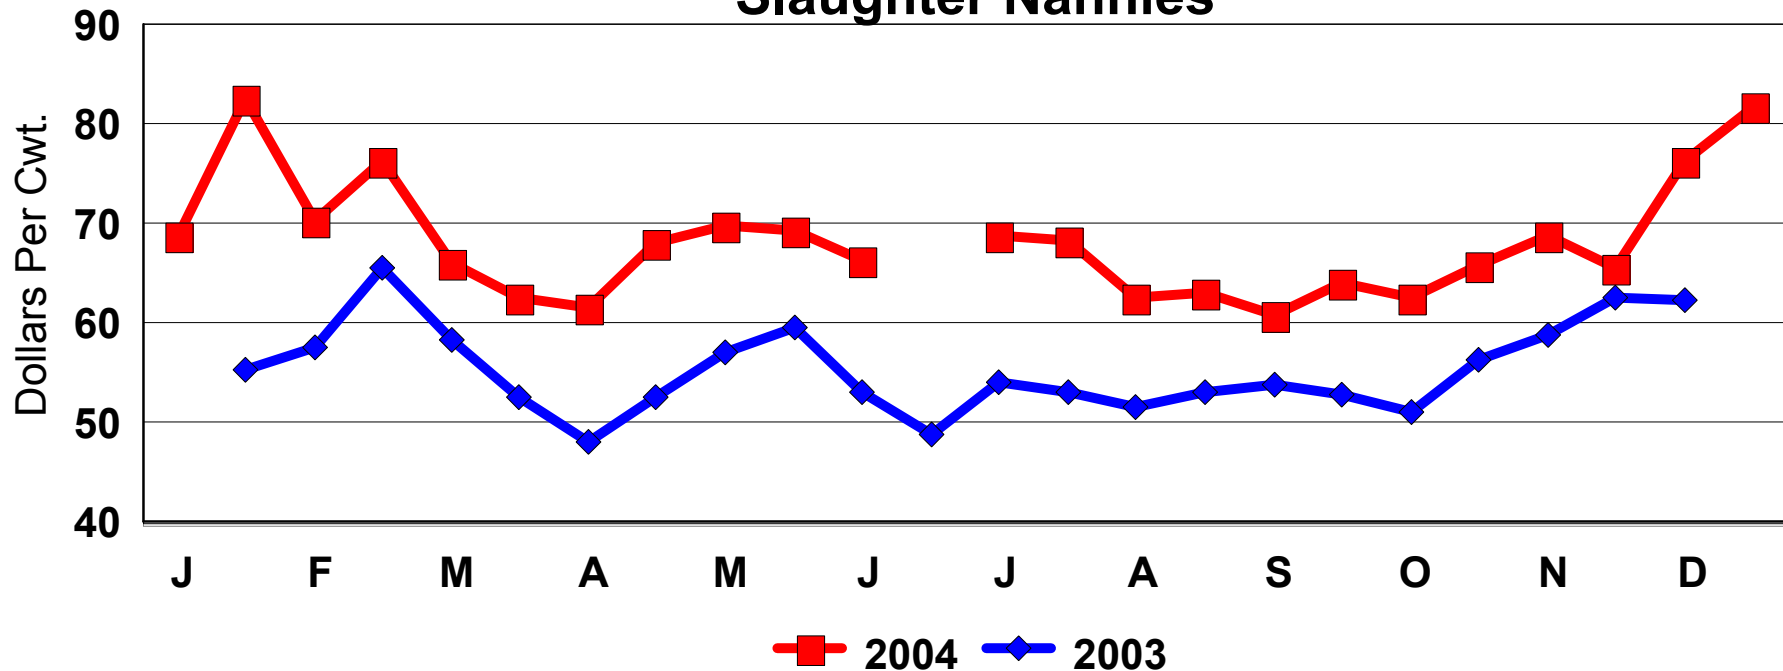

Bi-Weekly Average Prices TLP Graded Sale Slaughter Nannies

Eid al Adha	2-12-03	2-1-04
Easter	4-20-03	4-11-04
Ros Hashana	9-27-03	9-16-04
Ramandan	10-27-03	10-15-04