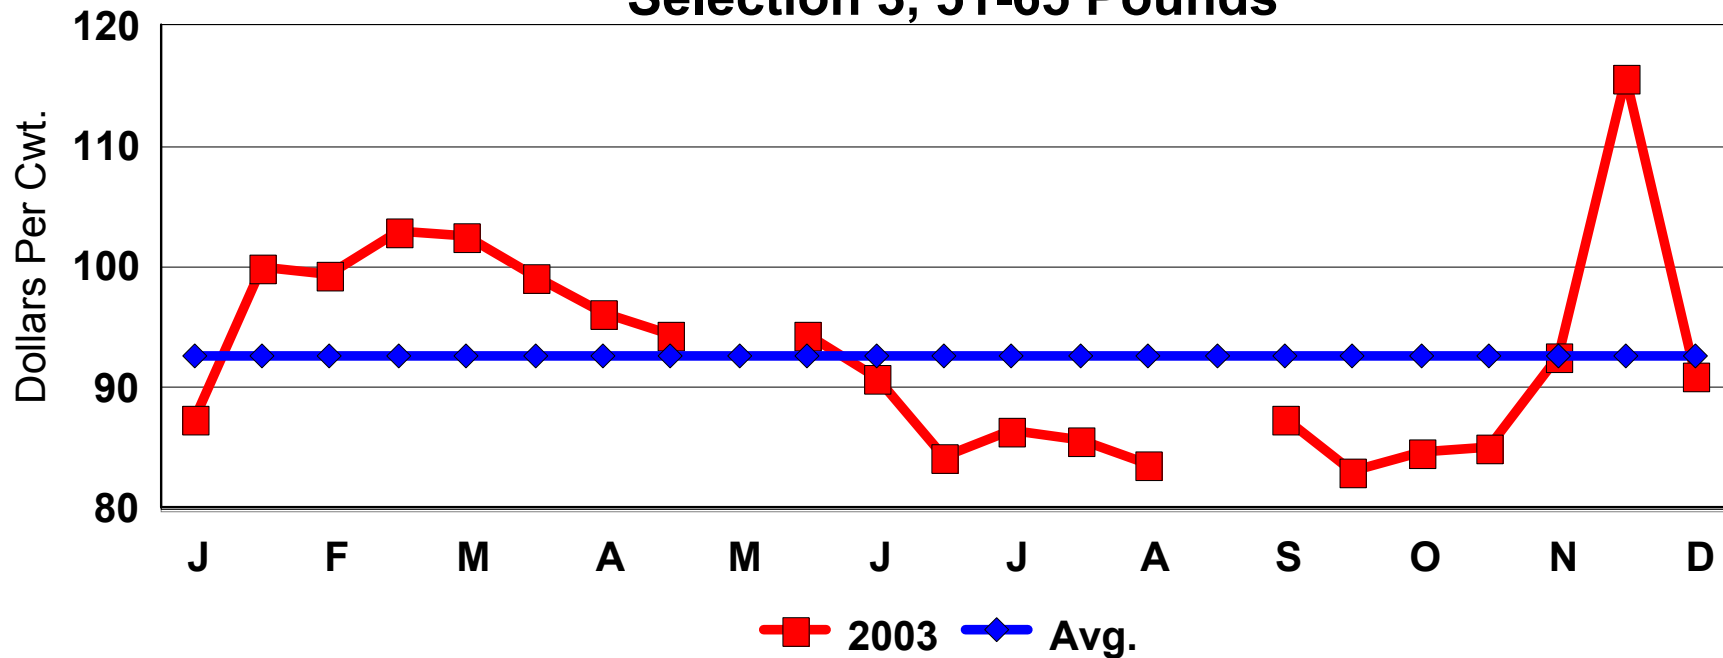

Bi-Weekly Average Prices 2003 TLP Graded Sale Selection 3, 51-65 Pounds

Eid al Adha	2-12-03	2-1-04
Easter	4-20-03	4-11-04
Ros Hashana	9-27-03	9-16-04
Ramandan	10-27-03	10-15-04