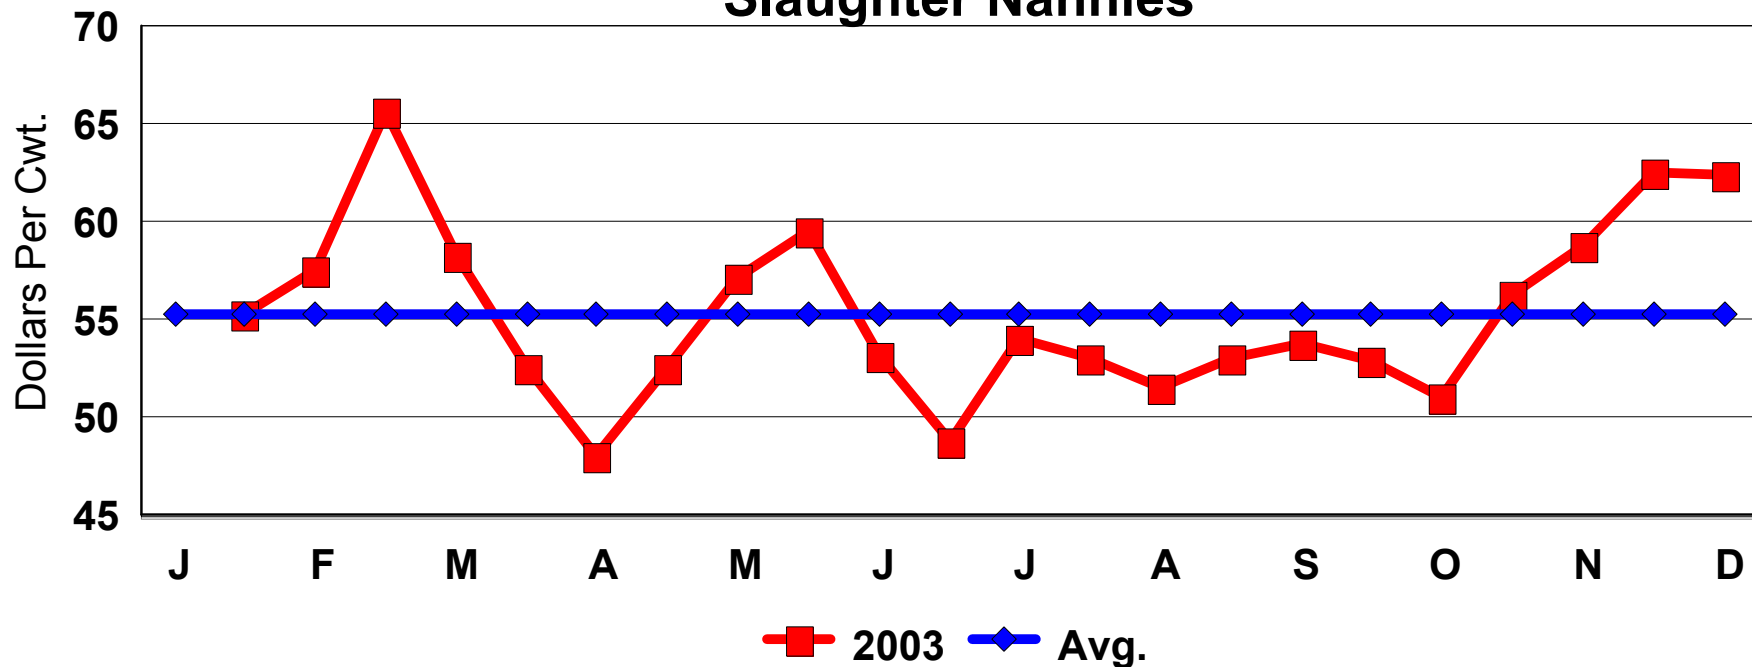

Bi-Weekly Average Prices 2003 TLP Graded Sale Slaughter Nannies

Eid al Adha	2-12-03	2-1-04
Easter	4-20-03	4-11-04
Ros Hashana	9-27-03	9-16-04
Ramandan	10-27-03	10-15-04