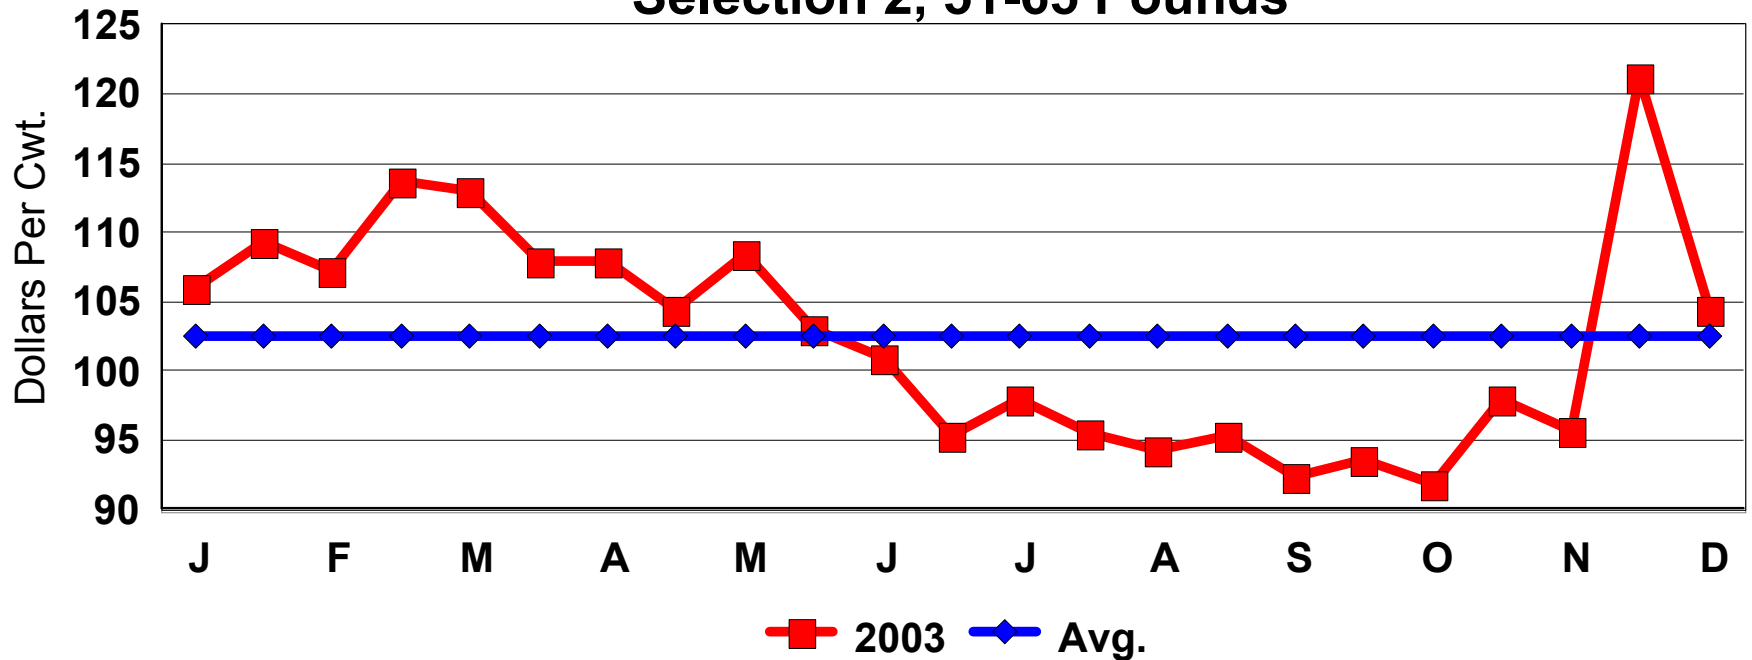

Bi-Weekly Average Prices

2003 TLP Graded Sale

Selection 2, 51-65 Pounds

Eid al Adha	2-12-03	2-1-04
Easter	4-20-03	4-11-04
Ros Hashana	9-27-03	9-16-04
Ramandan	10-27-03	10-15-04