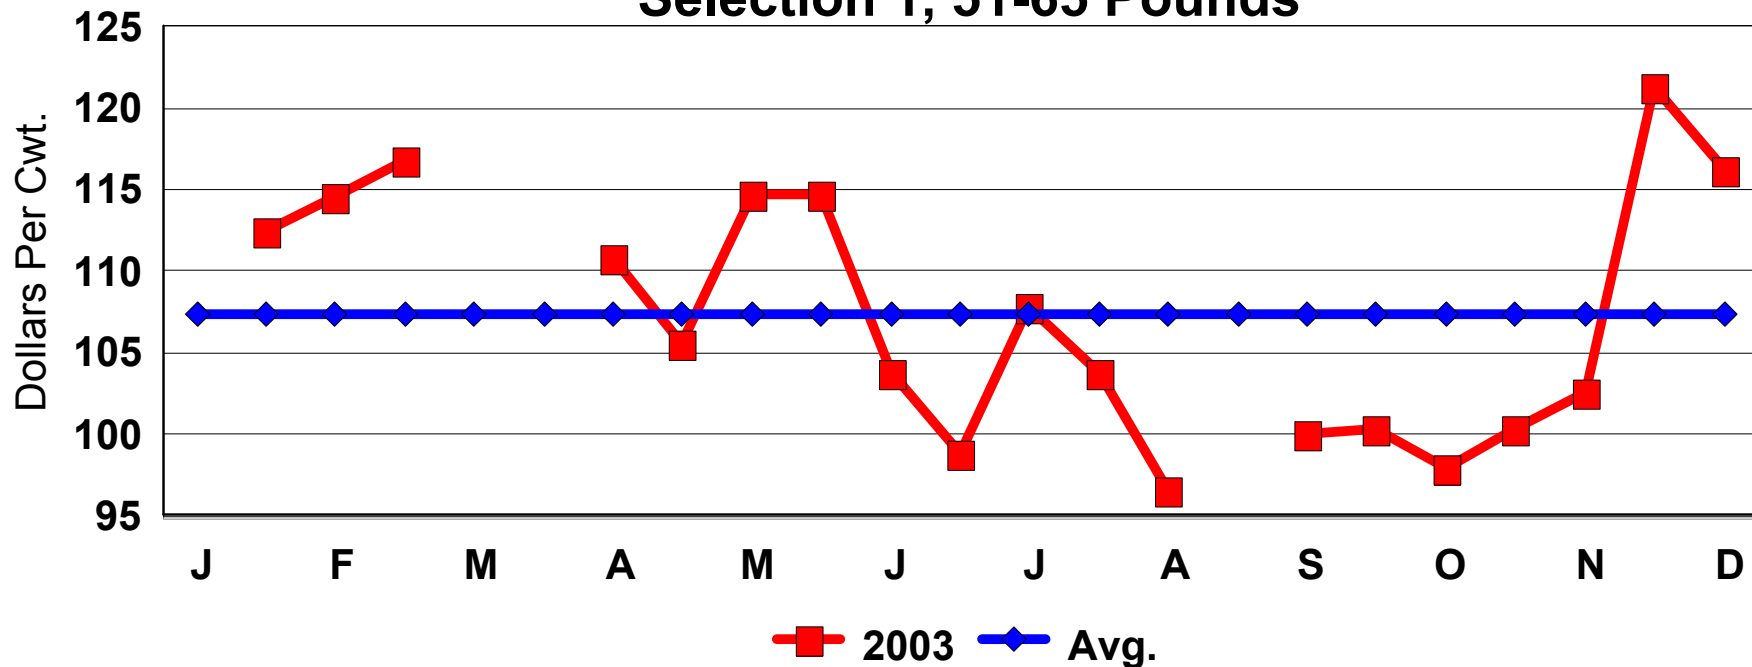

Bi-Weekly Average Prices 2003 TLP Graded Sale Selection 1, 51-65 Pounds

Eid al Adha	2-12-03	2-1-04
Easter	4-20-03	4-11-04
Ros Hashana	9-27-03	9-16-04
Ramandan	10-27-03	10-15-04