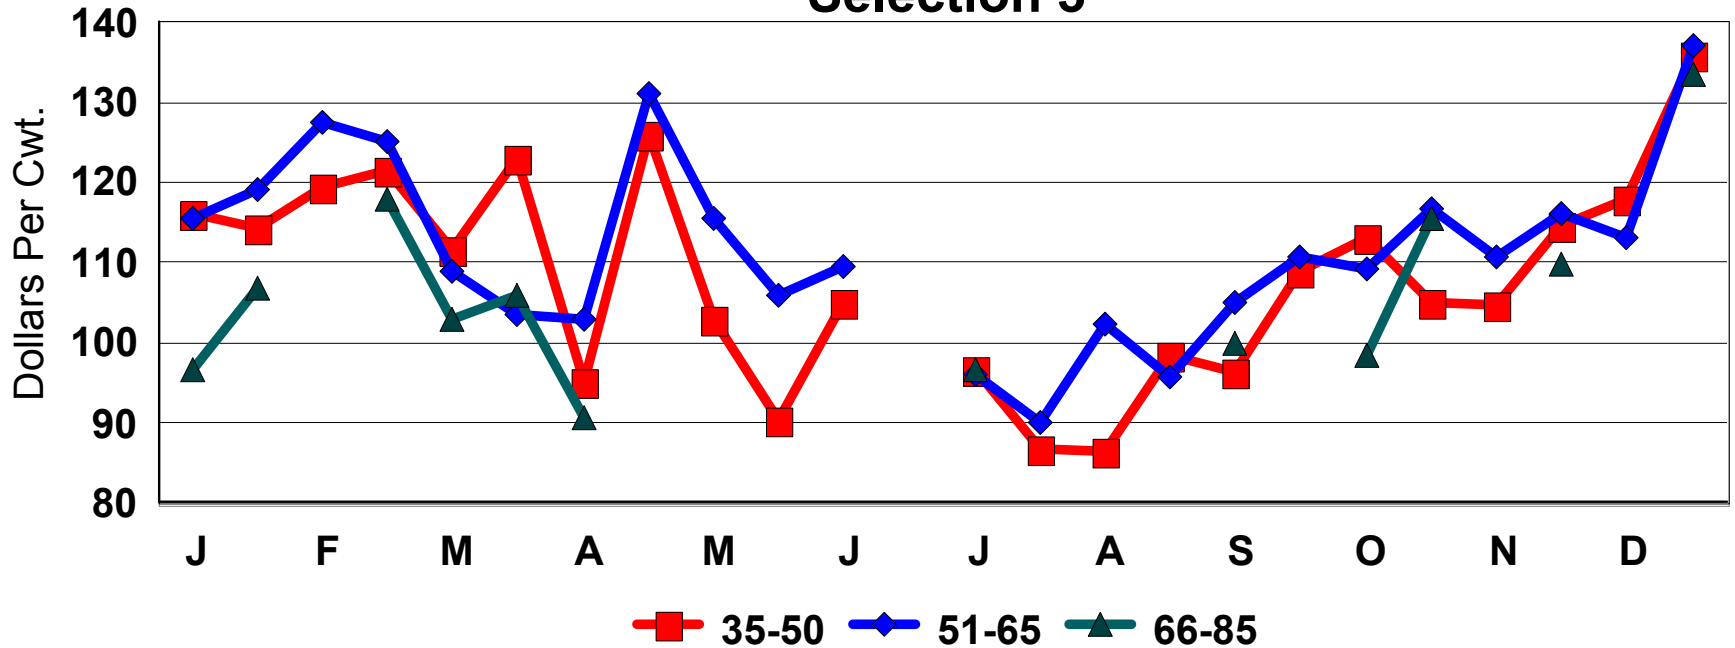

Bi-Weekly Average Prices 2004 TLP Graded Sale Selection 3

Eid al Adha	2-12-03	2-1-04
Easter	4-20-03	4-11-04
Ros Hashana	9-27-03	9-16-04
Ramandan	10-27-03	10-15-04