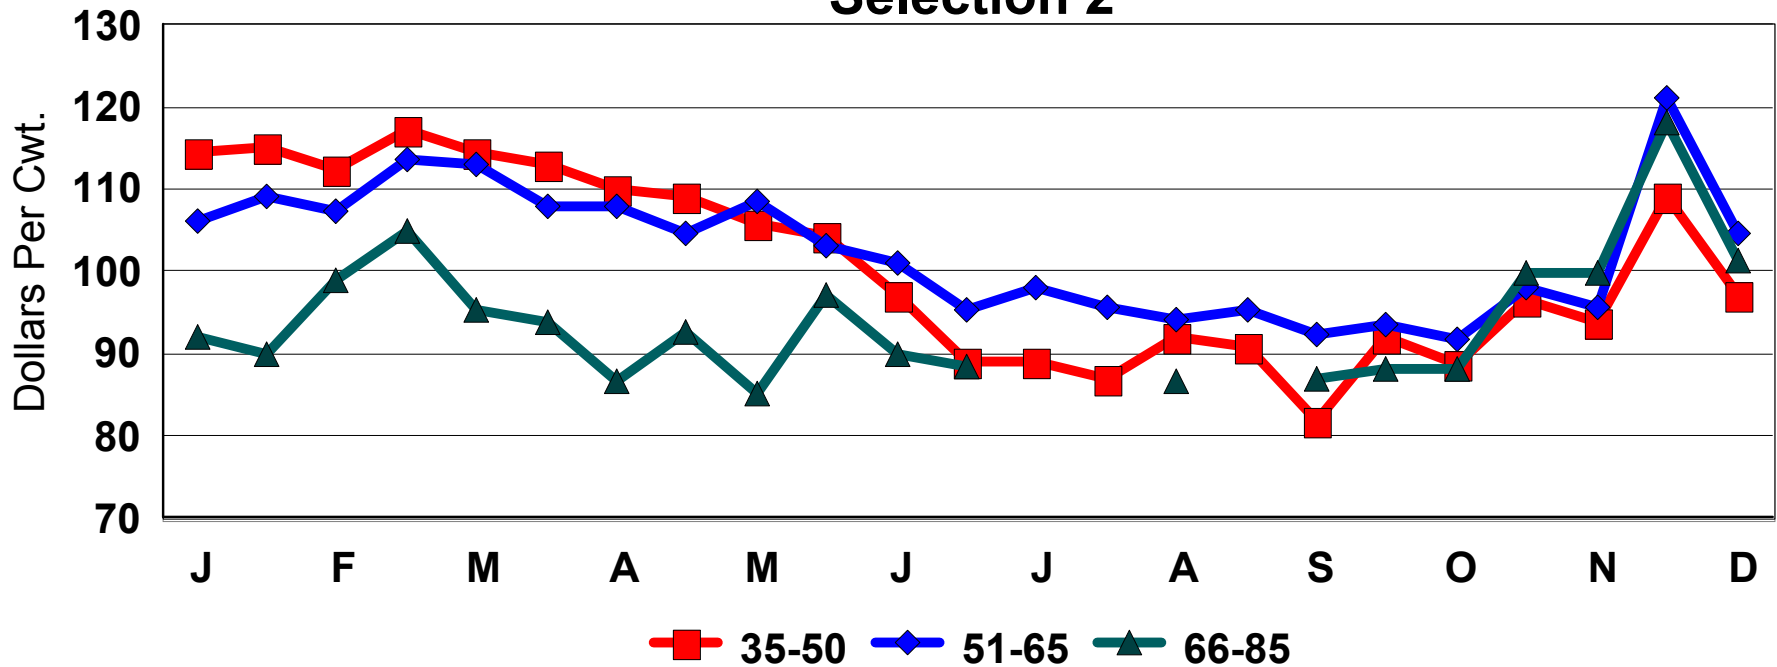

Bi-Weekly Average Prices 2003 TLP Graded Sale Selection 2

Eid al Adha	2-12-03	2-1-04
Easter	4-20-03	4-11-04
Ros Hashana	9-27-03	9-16-04
Ramandan	10-27-03	10-15-04