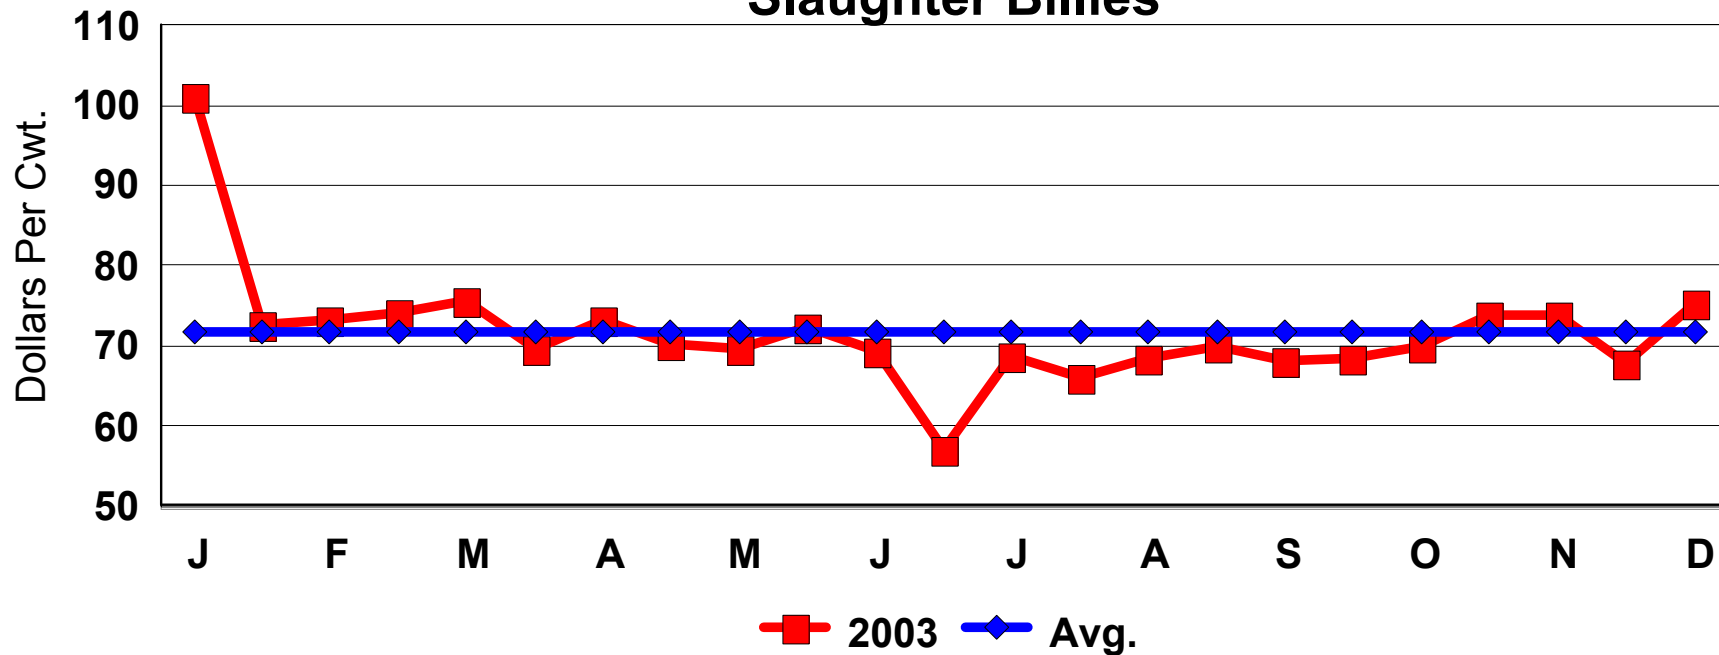

Bi-Weekly Average Prices 2003 TLP Graded Sale Slaughter Billies

Eid al Adha	2-12-03	2-1-04
Easter	4-20-03	4-11-04
Ros Hashana	9-27-03	9-16-04
Ramandan	10-27-03	10-15-04