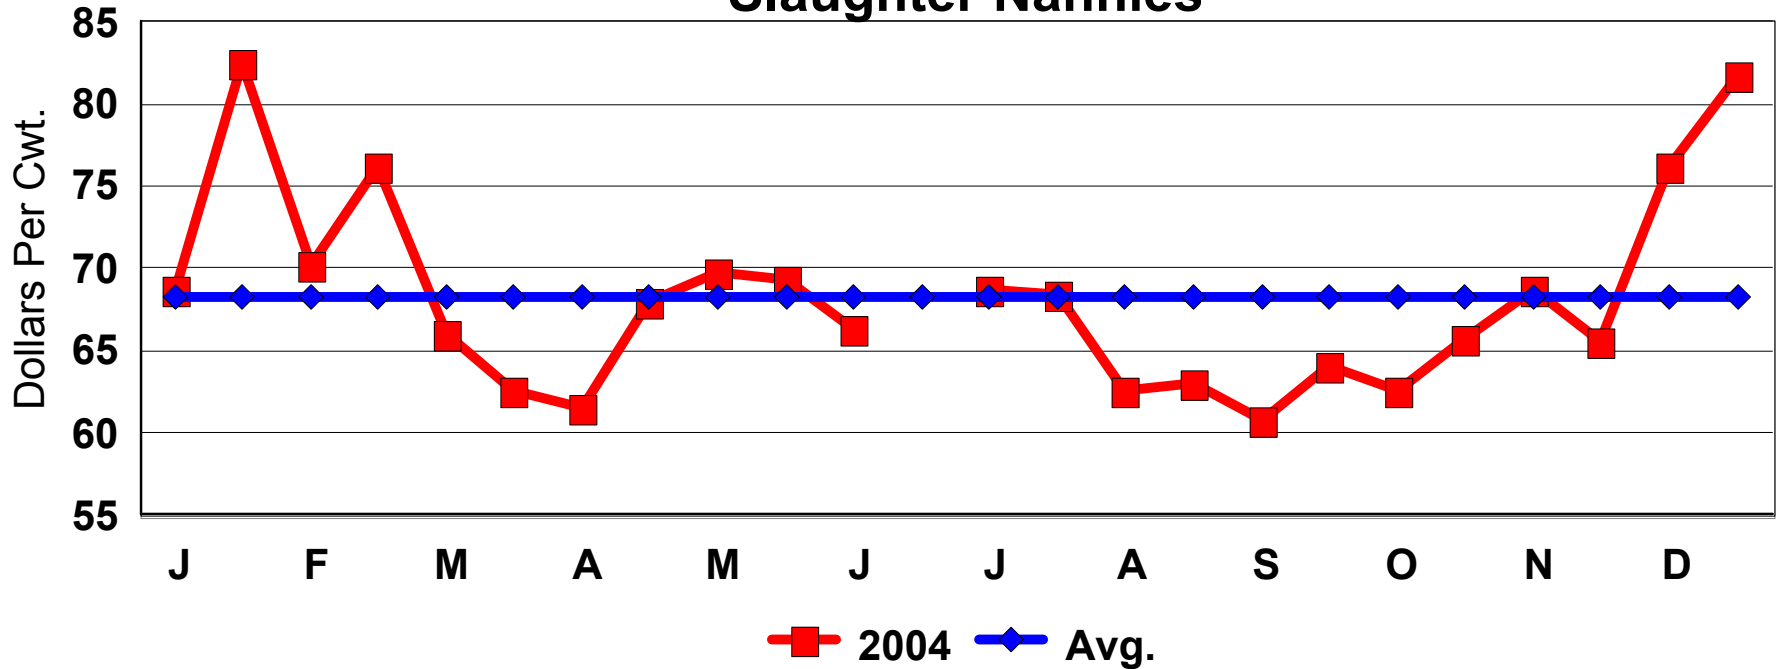

Bi-Weekly Average Prices 2004 TLP Graded Sale Slaughter Nannies

Eid al Adha	2-12-03	2-1-04
Easter	4-20-03	4-11-04
Ros Hashana	9-27-03	9-16-04
Ramandan	10-27-03	10-15-04