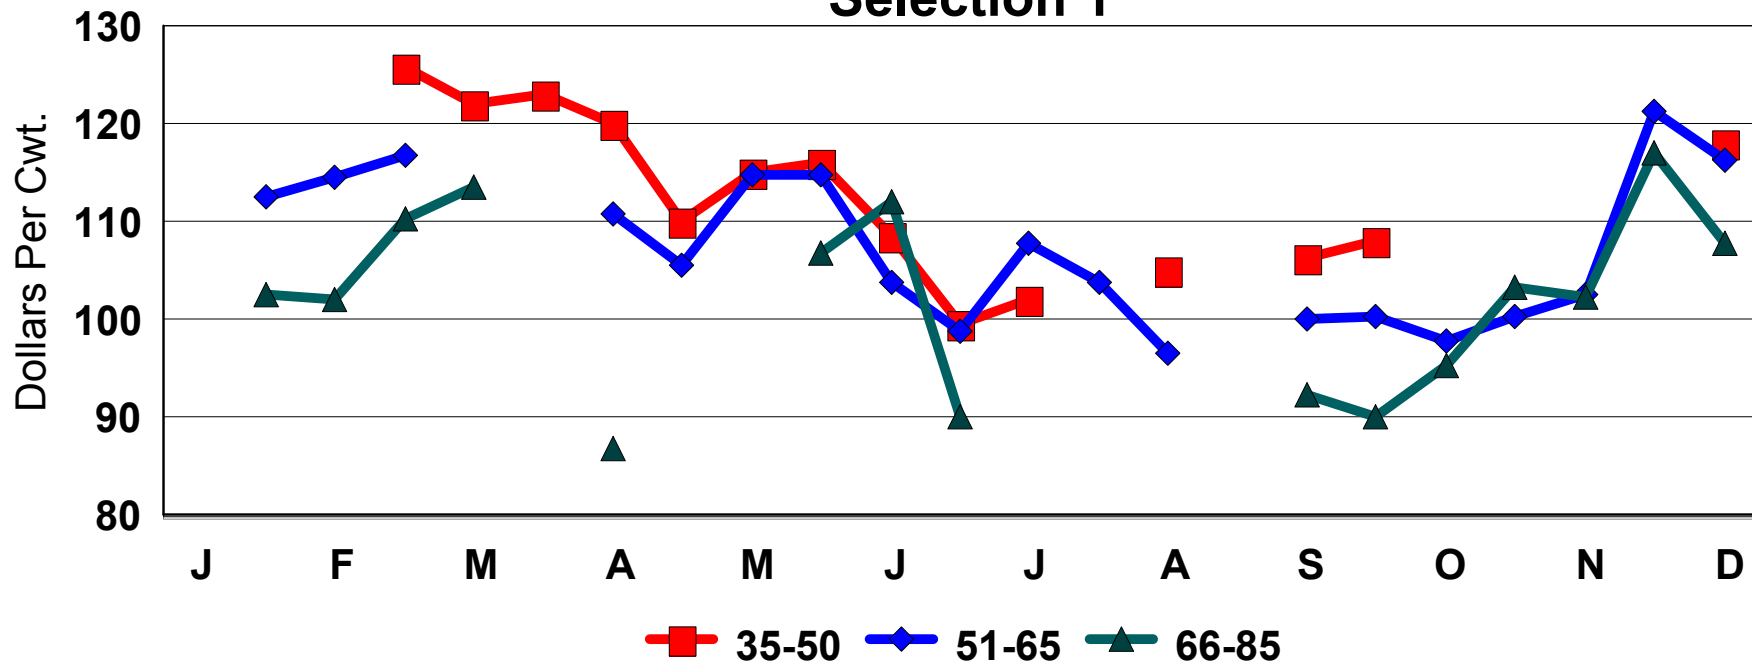

Bi-Weekly Average Prices 2003 TLP Graded Sale Selection 1

Eid al Adha	2-12-03	2-1-04
Easter	4-20-03	4-11-04
Ros Hashana	9-27-03	9-16-04
Ramandan	10-27-03	10-15-04