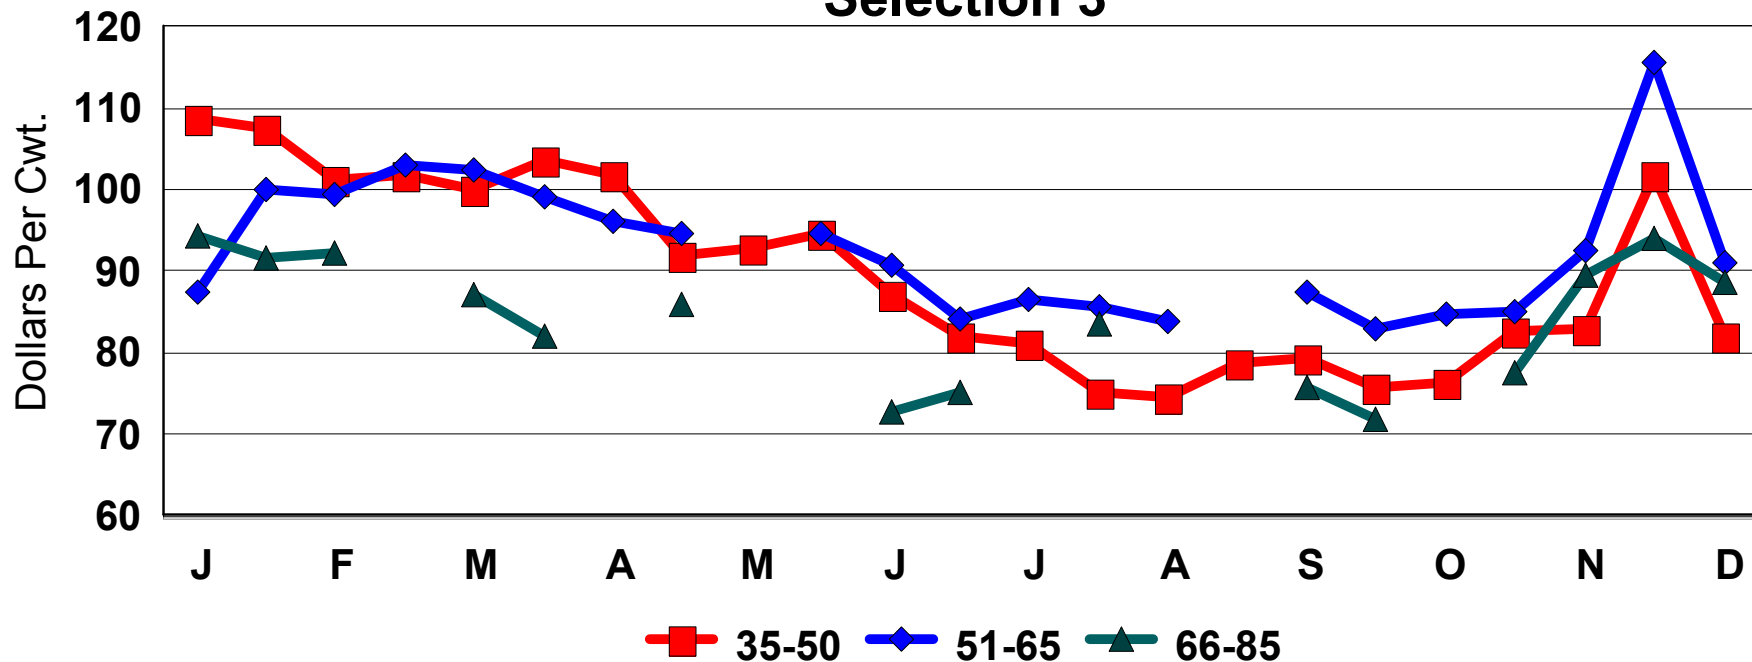

Bi-Weekly Average Prices 2003 TLP Graded Sale Selection 3

Eid al Adha	2-12-03	2-1-04
Easter	4-20-03	4-11-04
Ros Hashana	9-27-03	9-16-04
Ramandan	10-27-03	10-15-04