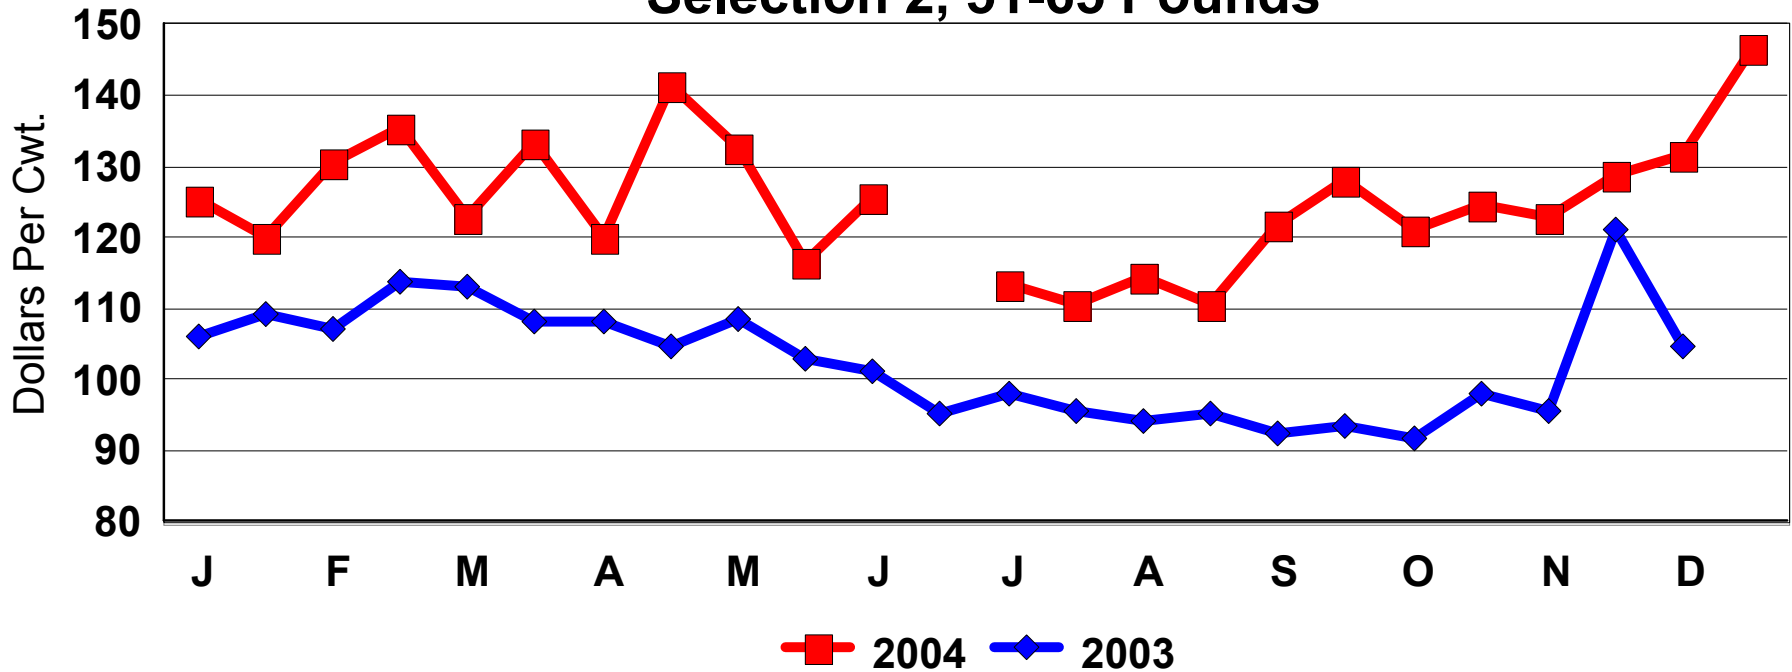

Goat Price Charts

Tennessee Livestock Producers
Graded Sale
2003-2004

Bi-Weekly Average Prices TLP Graded Sale Selection 1, 51-65 Pounds

Eid al Adha	2-12-03	2-1-04
Easter	4-20-03	4-11-04
Ros Hashana	9-27-03	9-16-04
Ramandan	10-27-03	10-15-04

Bi-Weekly Average Prices TLP Graded Sale Selection 2, 51-65 Pounds

Eid al Adha	2-12-03	2-1-04
Easter	4-20-03	4-11-04
Ros Hashana	9-27-03	9-16-04
Ramandan	10-27-03	10-15-04

Bi-Weekly Average Prices TLP Graded Sale Selection 3, 51-65 Pounds